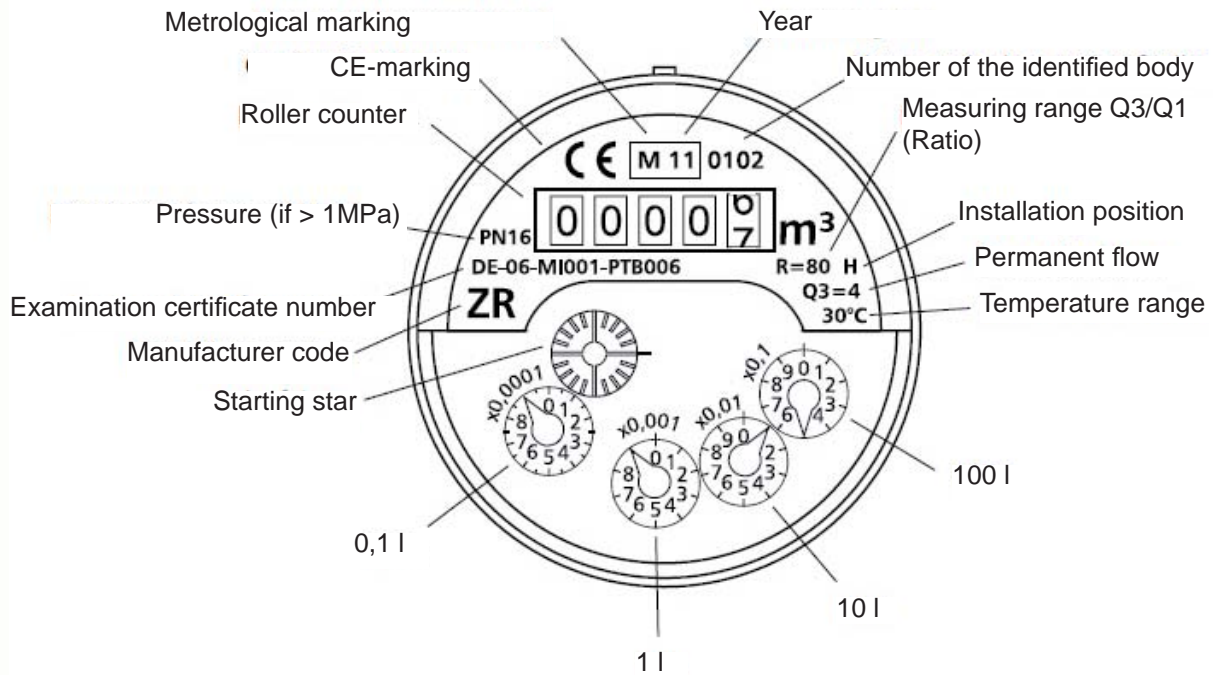

Explanatory notes on the dials for water meters in compliance with the MID

Explanatory notes on the dials for water meters in compliance with EU certification